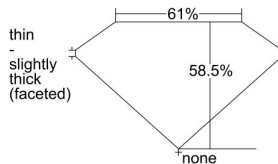

GIA®

FACSIMILE

GIA REPORT 6405673016

Verify this report at GIA.edu

GIA NATURAL DIAMOND DOSSIER®

October 05, 2021
GIA Report Number **6405673016**
Shape and Cutting Style ..... **Pear Brilliant**
Measurements ..... **6.23 x 3.69 x 2.16 mm**

GRADING RESULTS

Carat Weight ..... **0.30 carat**
Color Grade ..... **F**
Clarity Grade **VS1**

ADDITIONAL GRADING INFORMATION

Polish ..... **Excellent**
Symmetry ..... **Good**
Fluorescence ..... **None**
Clarity Characteristics ..... **Feather, Cloud**
Inscription(s): **GIA 6405673016**

PROPORTIONS

Profile not to actual proportions

GRADING SCALES

GIA COLOR SCALE		GIA CLARITY SCALE			
COLORLESS	D	VERY VERY SLIGHTLY INCLUDED	FLAWLESS		
	E		INTERNALLY FLAWLESS		
	F	VERY SLIGHTLY INCLUDED	VVS₁		
	G		VVS₂		
	H		VS₁		
	NEAR COLORLESS	I	SLIGHTLY INCLUDED	VS₂	
		J		SI₁	
		FAINT	K	INCLUDED	SI₂
			L		I₁
			M		I₂
VERT LIGHT	N		INCLUDED	I₃	
	O				
	P				
	Q				
	R				
	S				
LIGHT	T				
	U				
	V				
	W				
	X				
Y					
Z