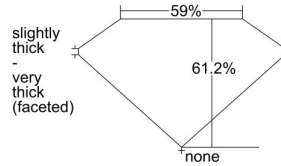

GIA®

FACSIMILE

GIA REPORT 6405528392

Verify this report at GIA.edu

GIA NATURAL DIAMOND DOSSIER®

October 19, 2021
GIA Report Number 6405528392
Shape and Cutting Style ..... Pear Brilliant
Measurements ..... 6.14 x 3.62 x 2.21 mm

GRADING RESULTS

Carat Weight ..... 0.30 carat
Color Grade ..... E
Clarity Grade VS1

ADDITIONAL GRADING INFORMATION

Polish ..... Very Good
Symmetry ..... Excellent
Fluorescence ..... Faint
Clarity Characteristics ..... Cloud
Inscription(s): GIA 6405528392

PROPORTIONS

Profile not to actual proportions

GRADING SCALES

GIA COLOR SCALE		GIA CLARITY SCALE	
COLORLESS	D	VERY VERY SLIGHTLY INCLUDED	FLAWLESS
	E		INTERNALLY FLAWLESS
	F		VVS₁
	G		VVS₂
	H		VS₁
	I		VS₂
	J		SI₁
	K		SI₂
	L		I₁
	M		I₂
NEAR COLORLESS	N	SLIGHTLY INCLUDED	I₃
	O		
	P		
	Q		
FAINT	R		
	S		
	T		
	U		
VERT LIGHT	V		
	W		
	X		
	Y		
LIGHT	Z