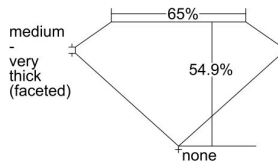

GIA®

FACSIMILE

GIA REPORT 6405479446

Verify this report at GIA.edu

GIA NATURAL DIAMOND DOSSIER®

September 21, 2021
GIA Report Number **6405479446**
Shape and Cutting Style ..... **Heart Brilliant**
Measurements ..... **4.48 x 5.13 x 2.81 mm**

GRADING RESULTS

Carat Weight ..... **0.40 carat**
Color Grade ..... **E**
Clarity Grade **VS1**

ADDITIONAL GRADING INFORMATION

Polish ..... **Excellent**
Symmetry ..... **Good**
Fluorescence ..... **None**
Clarity Characteristics ..... **Feather, Pinpoint**
Inscription(s): **GIA 6405479446**

PROPORTIONS

Profile not to actual proportions

GRADING SCALES

GIA COLOR SCALE		GIA CLARITY SCALE			
COLORLESS	D	VERY VERY SLIGHTLY INCLUDED	FLAWLESS		
	E		INTERNALLY FLAWLESS		
	F	VERY SLIGHTLY INCLUDED	VVS₁		
	G		VVS₂		
	H		VS₁		
	NEAR COLORLESS	I	SLIGHTLY INCLUDED	VS₂	
		J		SI₁	
		FAINT	K	INCLUDED	SI₂
			L		I₁
			M		I₂
VERT LIGHT	N	LIGHT	I₃		
	O				
	P				
	Q				
	R