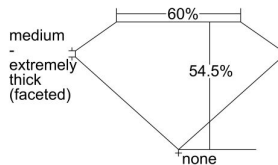

GIA®

FACSIMILE

GIA REPORT 6405389998

Verify this report at GIA.edu

GIA NATURAL DIAMOND DOSSIER®

September 17, 2021
GIA Report Number **6405389998**
Shape and Cutting Style ..... **Heart Brilliant**
Measurements ..... **4.01 x 4.64 x 2.53 mm**

GRADING RESULTS

Carat Weight ..... **0.29 carat**
Color Grade ..... **D**
Clarity Grade **VS2**

ADDITIONAL GRADING INFORMATION

Polish ..... **Good**
Symmetry ..... **Very Good**
Fluorescence ..... **None**
Clarity Characteristics..... **Cloud, Crystal, Feather**
Inscription(s): **GIA 6405389998**

PROPORTIONS

Profile not to actual proportions

GRADING SCALES

GIA COLOR SCALE		GIA CLARITY SCALE			
COLORLESS	D	VERY VERY SLIGHTLY INCLUDED	FLAWLESS		
	E		INTERNALLY FLAWLESS		
	F		VVS₁		
	G		VVS₂		
	NEAR COLORLESS	H	VERY SLIGHTLY INCLUDED	VS₁	
		I		VS₂	
		FAINT	J	SLIGHTLY INCLUDED	SI₁
			K		SI₂
	L		I₁		
	VERT LIGHT		M	INCLUDED	I₂
N			I₃		
O					
P					
LIGHT	Q				
	R				
	S				
	T				
	U				
	Z