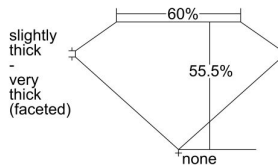

GIA®

FACSIMILE

GIA REPORT 6405346923

Verify this report at GIA.edu

GIA NATURAL DIAMOND DOSSIER®

October 08, 2021
GIA Report Number **6405346923**
Shape and Cutting Style ..... **Heart Brilliant**
Measurements ..... **5.36 x 5.90 x 3.27 mm**

GRADING RESULTS

Carat Weight ..... **0.57 carat**
Color Grade ..... **D**
Clarity Grade **S11**

ADDITIONAL GRADING INFORMATION

Polish ..... **Excellent**
Symmetry ..... **Very Good**
Fluorescence ..... **None**
Clarity Characteristics..... **Cloud, Crystal, Feather**
Inscription(s): **GIA 6405346923**

PROPORTIONS

Profile not to actual proportions

GRADING SCALES

GIA COLOR SCALE		GIA CLARITY SCALE	
COLORLESS	D	VERY VERY SLIGHTLY INCLUDED	FLAWLESS
	E		INTERNALLY FLAWLESS
	F		VVS₁
	G		VVS₂
	H		VS₁
	I		VS₂
	J		SI₁
	K		SI₂
	L		I₁
	M		I₂
NEAR COLORLESS	N	SLIGHTLY INCLUDED	I₃
	O		
	P		
	Q		
FAINT	R		
	S		
	T		
	U		
VERT LIGHT	V		
	W		
	X		
	Y		
LIGHT	Z