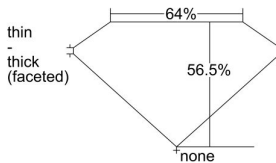

GIA®

FACSIMILE

GIA REPORT 6405260959

Verify this report at GIA.edu

GIA NATURAL DIAMOND DOSSIER®

October 13, 2021
GIA Report Number **6405260959**
Shape and Cutting Style ..... **Heart Brilliant**
Measurements ..... **4.12 x 4.78 x 2.70 mm**

GRADING RESULTS

Carat Weight ..... **0.32 carat**
Color Grade ..... **G**
Clarity Grade **VS2**

ADDITIONAL GRADING INFORMATION

Polish ..... **Excellent**
Symmetry ..... **Good**
Fluorescence ..... **Faint**
Clarity Characteristics ..... **Crystal, Cloud**
Inscription(s): **GIA 6405260959**

PROPORTIONS

Profile not to actual proportions

GRADING SCALES

GIA COLOR SCALE		GIA CLARITY SCALE			
COLORLESS	D	VERY VERY SLIGHTLY INCLUDED	FLAWLESS		
	E		INTERNALLY FLAWLESS		
	F		VVS₁		
	NEAR COLORLESS	G	VVS₂		
		H	VERY SLIGHTLY INCLUDED	VS₁	
		I		VS₂	
		FAINT	J	SLIGHTLY INCLUDED	SI₁
	K		SI₂		
	L		INCLUDED		I₁
	M			I₂	
N	I₃				
LIGHT	O				
	P				
	Q				
	R				
	S				
	T				
	U				
	V				
W					
X					
Y					
Z