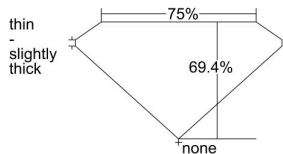

GIA®

FACSIMILE

GIA REPORT 6402991270

Verify this report at GIA.edu

GIA NATURAL DIAMOND DOSSIER®

November 30, 2021
GIA Report Number **6402991270**
Shape and Cutting Style ..... **Square Modified Brilliant**
Measurements ..... **3.82 x 3.74 x 2.59 mm**

GRADING RESULTS

Carat Weight ..... **0.31 carat**
Color Grade ..... **I**
Clarity Grade **VVS1**

ADDITIONAL GRADING INFORMATION

Polish ..... **Excellent**
Symmetry ..... **Good**
Fluorescence ..... **None**
Clarity Characteristics..... **Feather, Chip, Surface Graining**
Inscription(s): **GIA 6402991270**

PROPORTIONS

Profile not to actual proportions

GRADING SCALES

GIA COLOR SCALE		GIA CLARITY SCALE			
COLORLESS	D	VERY VERY SLIGHTLY INCLUDED	FLAWLESS		
	E		INTERNALLY FLAWLESS		
	F		VVS₁		
	NEAR COLORLESS	G	VVS₂		
		H	VERY SLIGHTLY INCLUDED	VS₁	
		I		VS₂	
		FAINT	J	SLIGHTLY INCLUDED	SI₁
			K		SI₂
	L		INCLUDED		I₁
	M			I₂	
VERT LIGHT	N		INCLUDED	I₃	
	O				
	P				
	Q				
	R				
LIGHT	S				
	T				
	U				
	V				
	W				
X					
Y					
Z