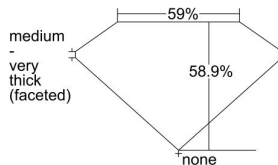

GIA®

FACSIMILE

GIA REPORT 6402836874

Verify this report at GIA.edu

GIA NATURAL DIAMOND DOSSIER®

November 17, 2021
GIA Report Number 6402836874
Shape and Cutting Style ..... Heart Brilliant
Measurements ..... 4.52 x 5.09 x 3.00 mm

GRADING RESULTS

Carat Weight ..... 0.38 carat
Color Grade ..... D
Clarity Grade VVS1

ADDITIONAL GRADING INFORMATION

Polish ..... Very Good
Symmetry ..... Good
Fluorescence ..... None
Clarity Characteristics. Internal Graining, Chip, Surface Graining,
Natural

Inscription(s): GIA 6402836874

PROPORTIONS

Profile not to actual proportions

GRADING SCALES

GIA COLOR SCALE		GIA CLARITY SCALE			
COLORLESS	D	VERY VERY SLIGHTLY INCLUDED	FLAWLESS		
	E		INTERNALLY FLAWLESS		
	F	VERY SLIGHTLY INCLUDED	VVS₁		
	G		VVS₂		
	H		VS₁		
	NEAR COLORLESS	I	SLIGHTLY INCLUDED	VS₂	
		J		SI₁	
		FAINT	K	INCLUDED	SI₂
			L		I₁
			M		I₂
VERT LIGHT			N	INCLUDED	I₃
			O		
			P		
	Q				
LIGHT	R				
	S				
	T				
	U				
	V				
	Z