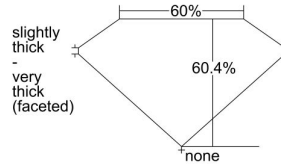

GIA®

FACSIMILE

GIA REPORT 6402615189

Verify this report at GIA.edu

GIA NATURAL DIAMOND DOSSIER®

October 21, 2021
GIA Report Number **6402615189**
Shape and Cutting Style ..... **Pear Brilliant**
Measurements ..... **6.57 x 3.83 x 2.32 mm**

GRADING RESULTS

Carat Weight ..... **0.35 carat**
Color Grade ..... **E**
Clarity Grade **VVS1**

ADDITIONAL GRADING INFORMATION

Polish ..... **Excellent**
Symmetry ..... **Very Good**
Fluorescence ..... **Faint**
Clarity Characteristics ..... **Feather, Chip**
Inscription(s): **GIA 6402615189**

PROPORTIONS

Profile not to actual proportions

GRADING SCALES

GIA COLOR SCALE		GIA CLARITY SCALE			
COLORLESS	D	VERY VERY SLIGHTLY INCLUDED	FLAWLESS		
	E		INTERNALLY FLAWLESS		
	F		VVS₁		
	G		VVS₂		
	NEAR COLORLESS	H	VERY SLIGHTLY INCLUDED	VS₁	
		I		VS₂	
		FAINT	J	SLIGHTLY INCLUDED	SI₁
			K		SI₂
	L		I₁		
	VERT LIGHT		M	INCLUDED	I₂
N			I₃		
O					
P					
LIGHT	Q				
	R				
	S				
	T				
	U				
	V				
W					
X					
Y					
Z