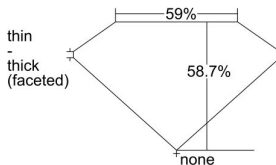

GIA®

FACSIMILE

GIA REPORT 6402431056

Verify this report at GIA.edu

GIA NATURAL DIAMOND DOSSIER®

October 27, 2021
GIA Report Number 6402431056
Shape and Cutting Style ..... Heart Brilliant
Measurements ..... 4.44 x 5.14 x 3.02 mm

GRADING RESULTS

Carat Weight ..... 0.40 carat
Color Grade ..... E
Clarity Grade VS2

ADDITIONAL GRADING INFORMATION

Polish ..... Very Good
Symmetry ..... Good
Fluorescence ..... None
Clarity Characteristics..... Twinning Wisp, Indented Natural,
Manufacturing Remnant

Inscription(s): GIA 6402431056

PROPORTIONS

Profile not to actual proportions

GRADING SCALES

GIA COLOR SCALE		GIA CLARITY SCALE			
COLORLESS	D	VERY VERY SLIGHTLY INCLUDED	FLAWLESS		
	E		INTERNALLY FLAWLESS		
	F	VERY SLIGHTLY INCLUDED	VVS₁		
	G		VVS₂		
	H		VS₁		
	NEAR COLORLESS	I	SLIGHTLY INCLUDED	VS₂	
		J		SI₁	
		FAINT	K	INCLUDED	SI₂
			L		I₁
			M		I₂
VERT LIGHT	N	INCLUDED	I₃		
	O				
	P				
	Q				
	R				
	S				
	T				
LIGHT	U				
	V				
	W				
	X				
Y					
Z