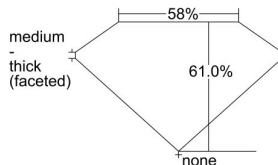

GIA®

FACSIMILE

GIA REPORT 6402415281

Verify this report at GIA.edu

GIA NATURAL DIAMOND DOSSIER®

October 14, 2021
GIA Report Number **6402415281**
Shape and Cutting Style ..... **Pear Brilliant**
Measurements ..... **6.84 x 4.00 x 2.44 mm**

GRADING RESULTS

Carat Weight ..... **0.40 carat**
Color Grade ..... **E**
Clarity Grade **VS1**

ADDITIONAL GRADING INFORMATION

Polish ..... **Excellent**
Symmetry ..... **Very Good**
Fluorescence ..... **Faint**
Clarity Characteristics..... **Crystal, Indented Natural**
Inscription(s): **GIA 6402415281**

PROPORTIONS

Profile not to actual proportions

GRADING SCALES

GIA COLOR SCALE		GIA CLARITY SCALE			
COLORLESS	D	VERY VERY SLIGHTLY INCLUDED	FLAWLESS		
	E		INTERNALLY FLAWLESS		
	F	VERY SLIGHTLY INCLUDED	VS₁		
	G		VS₂		
	H		VS₁		
	NEAR COLORLESS	I	SLIGHTLY INCLUDED	VS₂	
		J		SI₁	
		FAINT	K	INCLUDED	SI₂
			L		I₁
			M		I₂
VERT LIGHT	N	INCLUDED	I₃		
	O				
	P				
	Q				
	R				
LIGHT	S				
	T				
	U				
	V				
	W				
X					
Y					
Z