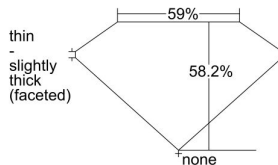

GIA®

FACSIMILE

GIA REPORT 6402339293

Verify this report at GIA.edu

GIA NATURAL DIAMOND DOSSIER®

September 15, 2021
GIA Report Number **6402339293**
Shape and Cutting Style ..... **Pear Brilliant**
Measurements ..... **6.44 x 4.02 x 2.34 mm**

GRADING RESULTS

Carat Weight ..... **0.35 carat**
Color Grade ..... **D**
Clarity Grade **VS1**

ADDITIONAL GRADING INFORMATION

Polish ..... **Excellent**
Symmetry ..... **Very Good**
Fluorescence ..... **None**
Clarity Characteristics..... **Crystal, Needle, Indented Natural**
Inscription(s): **GIA 6402339293**

PROPORTIONS

Profile not to actual proportions

GRADING SCALES

GIA COLOR SCALE		GIA CLARITY SCALE			
COLORLESS	D	VERY VERY SLIGHTLY INCLUDED	FLAWLESS		
	E		INTERNALLY FLAWLESS		
	F	VERY SLIGHTLY INCLUDED	VS₁		
	G		VS₂		
	H		VS₁		
	NEAR COLORLESS	I	SLIGHTLY INCLUDED	VS₂	
		J		SI₁	
		FAINT	K	INCLUDED	SI₂
			L		I₁
			M		I₂
VERT LIGHT	N	LIGHT	I₃		
	O				
	P				
	Q				
	R