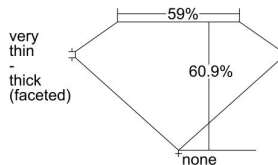

GIA®

FACSIMILE

GIA REPORT 6402312423

Verify this report at GIA.edu

GIA NATURAL DIAMOND DOSSIER®

October 11, 2021
GIA Report Number **6402312423**
Shape and Cutting Style ..... **Oval Brilliant**
Measurements ..... **7.15 x 5.08 x 3.09 mm**

GRADING RESULTS

Carat Weight ..... **0.70 carat**
Color Grade ..... **E**
Clarity Grade **VS1**

ADDITIONAL GRADING INFORMATION

Polish ..... **Excellent**
Symmetry ..... **Very Good**
Fluorescence ..... **Faint**
Clarity Characteristics.... **Crystal, Needle, Indented Natural, Cloud**
Inscription(s): **GIA 6402312423**

PROPORTIONS

Profile not to actual proportions

GRADING SCALES

GIA COLOR SCALE		GIA CLARITY SCALE			
COLORLESS	D	VERY VERY SLIGHTLY INCLUDED	FLAWLESS		
	E		INTERNALLY FLAWLESS		
	F	VERY SLIGHTLY INCLUDED	VS₁		
	G		VS₂		
	H		VS₁		
	NEAR COLORLESS	I	SLIGHTLY INCLUDED	VS₂	
		J		SI₁	
		FAINT	K	INCLUDED	SI₂
			L		I₁
			M		I₂
VERT LIGHT	N		INCLUDED	I₃	
	O				
	P				
LIGHT	Q				
	R				
	S				
	T				
	U				
	V				
	W				
	X				
	Y				
	Z