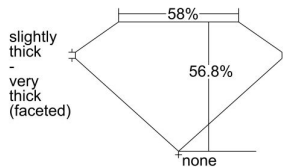

GIA®

FACSIMILE

GIA REPORT 6402310925

Verify this report at GIA.edu

GIA NATURAL DIAMOND DOSSIER®

October 08, 2021
GIA Report Number **6402310925**
Shape and Cutting Style ..... **Heart Brilliant**
Measurements ..... **4.43 x 5.34 x 3.03 mm**

GRADING RESULTS

Carat Weight ..... **0.46 carat**
Color Grade ..... **G**
Clarity Grade **VS2**

ADDITIONAL GRADING INFORMATION

Polish ..... **Very Good**
Symmetry ..... **Good**
Fluorescence ..... **None**
Clarity Characteristics..... **Knot, Cloud, Indented Natural, Feather**
Inscription(s): **GIA 6402310925**

PROPORTIONS

Profile not to actual proportions

GRADING SCALES

GIA COLOR SCALE		GIA CLARITY SCALE	
COLORLESS	D	VERY VERY SLIGHTLY INCLUDED	FLAWLESS
	E		INTERNALLY FLAWLESS
	F		VVS₁
	G		VVS₂
	H		VS₁
	I		VS₂
	J		SI₁
	K		SI₂
	L		I₁
	M		I₂
NEAR COLORLESS	N	SLIGHTLY INCLUDED	I₃
	O		
	P		
	Q		
	R		
FAINT	S	INCLUDED	
	T		
	U		
	V		
	W		
VERY LIGHT	X		
	Y		
	Z