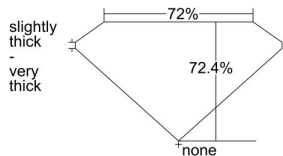

GIA®

FACSIMILE

GIA REPORT 6402211906

Verify this report at GIA.edu

GIA NATURAL DIAMOND DOSSIER®

September 04, 2021
GIA Report Number 6402211906
Shape and Cutting Style ..... Square Modified Brilliant
Measurements ..... 4.42 x 4.31 x 3.12 mm

GRADING RESULTS

Carat Weight ..... 0.50 carat
Color Grade ..... J
Clarity Grade S11

ADDITIONAL GRADING INFORMATION

Polish ..... Excellent
Symmetry ..... Very Good
Fluorescence ..... None
Clarity Characteristics ..... Cloud, Crystal
Inscription(s): GIA 6402211906

PROPORTIONS

Profile not to actual proportions

GRADING SCALES

GIA COLOR SCALE		GIA CLARITY SCALE		
COLORLESS	D	VERY VERY SLIGHTLY INCLUDED	FLAWLESS	
	E		INTERNALLY FLAWLESS	
	F		VVS₁	
	NEAR COLORLESS	G	VERY SLIGHTLY INCLUDED	VVS₂
		H		VS₁
		I	SLIGHTLY INCLUDED	VS₂
		J		S1₁
		K		S1₂
	FAINT	L	INCLUDED	I₁
		M		I₂
N		I₃		
O				
VERY LIGHT		P		
		Q		
		R		
		S		
LIGHT	T			
	U			
	V			
	W			
	X			
	Y			
	Z