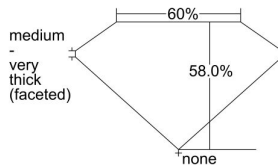

GIA®

FACSIMILE

GIA REPORT 6402184542

Verify this report at GIA.edu

GIA NATURAL DIAMOND DOSSIER®

October 06, 2021
GIA Report Number 6402184542
Shape and Cutting Style ..... Heart Brilliant
Measurements ..... 4.37 x 5.19 x 3.01 mm

GRADING RESULTS

Carat Weight ..... 0.41 carat
Color Grade ..... D
Clarity Grade VS2

ADDITIONAL GRADING INFORMATION

Polish ..... Excellent
Symmetry ..... Very Good
Fluorescence ..... Faint
Clarity Characteristics..... Crystal, Feather
Inscription(s): GIA 6402184542

PROPORTIONS

Profile not to actual proportions

GRADING SCALES

GIA COLOR SCALE		GIA CLARITY SCALE		
NEAR COLORLESS	D	VERY VERY SLIGHTLY INCLUDED	FLAWLESS	
	E		INTERNALLY FLAWLESS	
	F	VERY SLIGHTLY INCLUDED	VVS₁	
	G		VVS₂	
	H		VS₁	
	FAINT	I	SLIGHTLY INCLUDED	VS₂
		J		SI₁
		K	INCLUDED	SI₂
		L		I₁
		M		I₂
VERT LIGHT	N	INCLUDED	I₃	
	O			
	P			
	Q			
	R			
LIGHT	S			
	T			
	U			
	V			
	W			
	X			
	Y			
	Z