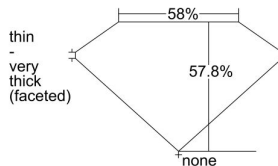

GIA®

FACSIMILE

GIA REPORT 6401873557

Verify this report at GIA.edu

GIA NATURAL DIAMOND DOSSIER®

November 17, 2021
GIA Report Number **6401873557**
Shape and Cutting Style ..... **Pear Brilliant**
Measurements ..... **6.15 x 3.77 x 2.18 mm**

GRADING RESULTS

Carat Weight ..... **0.31 carat**
Color Grade ..... **D**
Clarity Grade **S11**

ADDITIONAL GRADING INFORMATION

Polish ..... **Very Good**
Symmetry ..... **Very Good**
Fluorescence ..... **None**
Clarity Characteristics ..... **Feather**
Inscription(s): **GIA 6401873557**

PROPORTIONS

Profile not to actual proportions

GRADING SCALES

GIA COLOR SCALE		GIA CLARITY SCALE			
COLORLESS	D	VERY VERY SLIGHTLY INCLUDED	FLAWLESS		
	E		INTERNALLY FLAWLESS		
	F	VERY SLIGHTLY INCLUDED	VVS₁		
	G		VVS₂		
	H		VS₁		
	NEAR COLORLESS	I	SLIGHTLY INCLUDED	VS₂	
		J		S1₁	
		FAINT	K	INCLUDED	S1₂
			L		I₁
			M		I₂
VERT LIGHT	N	LIGHT	I₃		
	O				
	P				
	Q				
	R				
	S				
LIGHT	T				
	U				
	V				
	W				
	X				
Y					
Z