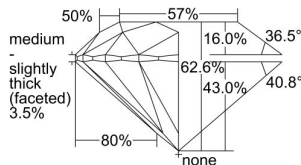

GIA®

FACSIMILE

GIA REPORT 6401872730

Verify this report at GIA.edu

GIA NATURAL DIAMOND DOSSIER®

November 17, 2021
GIA Report Number **6401872730**
Shape and Cutting Style ..... **Round Brilliant**
Measurements ..... **4.25 - 4.28 x 2.67 mm**

GRADING RESULTS

Carat Weight ..... **0.30 carat**
Color Grade ..... **E**
Clarity Grade **VVS2**
Cut Grade ..... **Excellent**

ADDITIONAL GRADING INFORMATION

Polish ..... **Excellent**
Symmetry ..... **Very Good**
Fluorescence ..... **None**
Clarity Characteristics..... **Cloud, Pinpoint, Extra Facet**
Inscription(s): **GIA 6401872730**

PROPORTIONS

Profile to actual proportions

GRADING SCALES

GIA COLOR SCALE

COLORLESS	D
	E
	F
	G
	H
	I
	J
NEAR COLORLESS	K
	L
Faint	M
	N
	O
	P
Very Light	Q
	R
	S
	T
	U
	V
Light	W
	X
	Y
	Z

GIA CLARITY SCALE

FLAWLESS	VERY VERY SLIGHTLY INCLUDED	VVS₁	VVS₂	VS₁	VS₂	SI₁	SI₂	I₁	I₂	I₃	
											INTERNALLY FLAWLESS

GIA CUT SCALE

EXCELLENT
VERY GOOD
GOOD
FAIR
POOR