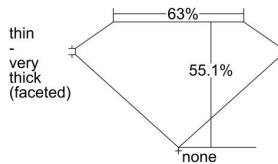

GIA®

FACSIMILE

GIA REPORT 6401835326

Verify this report at GIA.edu

GIA NATURAL DIAMOND DOSSIER®

November 16, 2021
GIA Report Number **6401835326**
Shape and Cutting Style ..... **Heart Brilliant**
Measurements ..... **4.73 x 5.59 x 3.08 mm**

GRADING RESULTS

Carat Weight ..... **0.51 carat**
Color Grade ..... **E**
Clarity Grade **S12**

ADDITIONAL GRADING INFORMATION

Polish ..... **Excellent**
Symmetry ..... **Very Good**
Fluorescence ..... **None**
Clarity Characteristics ..... **Feather, Knot**
Inscription(s): **GIA 6401835326**

PROPORTIONS

Profile not to actual proportions

GRADING SCALES

GIA COLOR SCALE		GIA CLARITY SCALE			
COLORLESS	D	VERY VERY SLIGHTLY INCLUDED	FLAWLESS		
	E		INTERNALLY FLAWLESS		
	F	VERY SLIGHTLY INCLUDED	VVS₁		
	G		VVS₂		
	H		VS₁		
	NEAR COLORLESS	I	SLIGHTLY INCLUDED	VS₂	
		J		S1₁	
		FAINT	K	INCLUDED	S1₂
			L		I₁
			M		I₂
VERT LIGHT	N	INCLUDED	I₃		
	O				
	P				
	Q				
	R				
	S				
	T				
LIGHT	U				
	V				
	W				
	X				
Y					
Z