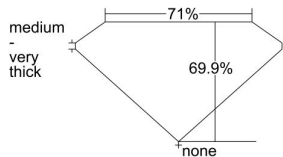

GIA®

FACSIMILE

GIA REPORT 6401810211

Verify this report at GIA.edu

GIA NATURAL DIAMOND DOSSIER®

November 15, 2021
GIA Report Number **6401810211**
Shape and Cutting Style ..... **Square Modified Brilliant**
Measurements ..... **4.40 x 4.37 x 3.05 mm**

GRADING RESULTS

Carat Weight ..... **0.51 carat**
Color Grade ..... **G**
Clarity Grade **VS1**

ADDITIONAL GRADING INFORMATION

Polish ..... **Excellent**
Symmetry ..... **Good**
Fluorescence ..... **None**
Clarity Characteristics ..... **Knot**
Inscription(s): **GIA 6401810211**

PROPORTIONS

Profile not to actual proportions

GRADING SCALES

GIA COLOR SCALE		GIA CLARITY SCALE			
COLORLESS	D	VERY VERY SLIGHTLY INCLUDED	FLAWLESS		
	E		INTERNALLY FLAWLESS		
	F		VVS₁		
	G		VVS₂		
	NEAR COLORLESS	H	VERY SLIGHTLY INCLUDED	VS₁	
		I		VS₂	
		FAINT	J	SLIGHTLY INCLUDED	S₁
			K		S₂
	L		I₁		
	VERT LIGHT		M	INCLUDED	I₂
N			I₃		
O					
P					
Q					
R					
LIGHT	S				
	T				
	U				
	V				
	W				
	X				
Y					
Z