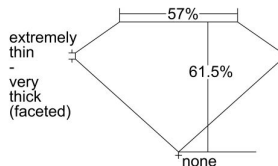

GIA®

FACSIMILE

GIA REPORT 6401770347

Verify this report at GIA.edu

GIA NATURAL DIAMOND DOSSIER®

November 12, 2021
GIA Report Number **6401770347**
Shape and Cutting Style ..... **Pear Brilliant**
Measurements ..... **6.78 x 3.97 x 2.44 mm**

GRADING RESULTS

Carat Weight ..... **0.40 carat**
Color Grade ..... **G**
Clarity Grade **VVS2**

ADDITIONAL GRADING INFORMATION

Polish ..... **Excellent**
Symmetry ..... **Good**
Fluorescence ..... **Faint**
Clarity Characteristics..... **Cloud, Feather, Pinpoint, Indented**
Natural

Inscription(s): GIA 6401770347

PROPORTIONS

Profile not to actual proportions

GRADING SCALES

GIA COLOR SCALE		GIA CLARITY SCALE		
COLORLESS	D	VERY VERY SLIGHTLY INCLUDED	FLAWLESS	
	E		INTERNALLY FLAWLESS	
	F		VVS₁	
	G		VVS₂	
	NEAR COLORLESS	H	VERY SLIGHTLY INCLUDED	VS₁
		I		VS₂
		J	SLIGHTLY INCLUDED	S₁
		K		S₂
	L	I₁		
	FAINT	M	INCLUDED	I₂
N		I₃		
O		LIGHT		
P				
Q				
R				
S				
T				
COLORLESS	U			
	V			
	W			
	X			
Y				
Z