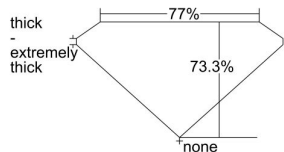

GIA®

FACSIMILE

GIA REPORT 6401594909

Verify this report at GIA.edu

GIA NATURAL DIAMOND DOSSIER®

September 30, 2021
GIA Report Number **6401594909**
Shape and Cutting Style ..... **Square Modified Brilliant**
Measurements ..... **3.81 x 3.63 x 2.66 mm**

GRADING RESULTS

Carat Weight ..... **0.30 carat**
Color Grade ..... **F**
Clarity Grade **VS1**

ADDITIONAL GRADING INFORMATION

Polish ..... **Very Good**
Symmetry ..... **Good**
Fluorescence ..... **None**
Clarity Characteristics ..... **Feather, Pinpoint**
Inscription(s): **GIA 6401594909**

PROPORTIONS

Profile not to actual proportions

GRADING SCALES

GIA COLOR SCALE		GIA CLARITY SCALE			
COLORLESS	D	VERY VERY SLIGHTLY INCLUDED	FLAWLESS		
	E		INTERNALLY FLAWLESS		
	F	VERY SLIGHTLY INCLUDED	VVS₁		
	G		VVS₂		
	H		VS₁		
	NEAR COLORLESS	I	SLIGHTLY INCLUDED	VS₂	
		J		SI₁	
		FAINT	K	INCLUDED	SI₂
			L		I₁
			M		I₂
VERT LIGHT	N	LIGHT	I₃		
	O				
	P				
	Q				
	R