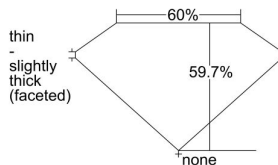

GIA®

FACSIMILE

GIA REPORT 6401593732

Verify this report at GIA.edu

GIA NATURAL DIAMOND DOSSIER®

September 29, 2021
GIA Report Number **6401593732**
Shape and Cutting Style ..... **Pear Brilliant**
Measurements ..... **6.77 x 4.08 x 2.44 mm**

GRADING RESULTS

Carat Weight ..... **0.40 carat**
Color Grade ..... **E**
Clarity Grade **VS1**

ADDITIONAL GRADING INFORMATION

Polish ..... **Excellent**
Symmetry ..... **Very Good**
Fluorescence ..... **Faint**
Clarity Characteristics..... **Cloud, Feather, Pinpoint, Indented**
Natural

Inscription(s): GIA 6401593732

PROPORTIONS

Profile not to actual proportions

GRADING SCALES

GIA COLOR SCALE		GIA CLARITY SCALE			
COLORLESS	D	VERY VERY SLIGHTLY INCLUDED	FLAWLESS		
	E		INTERNALLY FLAWLESS		
	F		VS₁		
	NEAR COLORLESS	G	VS₂		
		H	VERY SLIGHTLY INCLUDED	VS₁	
		I		VS₂	
		FAINT	J	SLIGHTLY INCLUDED	SI₁
			K		SI₂
	LIGHT		L	INCLUDED	I₁
			M		I₂
N			I₃		
O					
P					
Q					
R