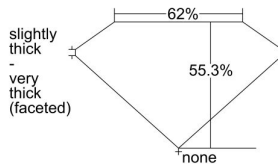

GIA®

FACSIMILE

GIA REPORT 6401523776

Verify this report at GIA.edu

GIA NATURAL DIAMOND DOSSIER®

September 24, 2021
GIA Report Number **6401523776**
Shape and Cutting Style ..... **Heart Brilliant**
Measurements ..... **4.65 x 4.97 x 2.75 mm**

GRADING RESULTS

Carat Weight ..... **0.39 carat**
Color Grade ..... **D**
Clarity Grade **VS1**

ADDITIONAL GRADING INFORMATION

Polish ..... **Very Good**
Symmetry ..... **Very Good**
Fluorescence ..... **None**
Clarity Characteristics..... **Cavity**
Inscription(s): **GIA 6401523776**

PROPORTIONS

Profile not to actual proportions

GRADING SCALES

GIA COLOR SCALE		GIA CLARITY SCALE	
COLORLESS	D	VERY VERY SLIGHTLY INCLUDED	FLAWLESS
	E		INTERNALLY FLAWLESS
	F		VVS₁
	G		VVS₂
	H		VS₁
	I		VS₂
	J		SI₁
	K		SI₂
	L		I₁
	M		I₂
NEAR COLORLESS	N	SLIGHTLY INCLUDED	I₃
	O		
	P		
	Q		
FAINT	R		
	S		
	T		
	U		
VERT LIGHT	V		
	W		
	X		
	Y		
LIGHT	Z