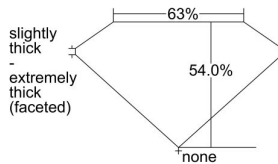

GIA®

FACSIMILE

GIA REPORT 6401310442

Verify this report at GIA.edu

GIA NATURAL DIAMOND DOSSIER®

October 08, 2021
GIA Report Number **6401310442**
Shape and Cutting Style ..... **Heart Brilliant**
Measurements ..... **4.27 x 5.16 x 2.78 mm**

GRADING RESULTS

Carat Weight ..... **0.40 carat**
Color Grade ..... **D**
Clarity Grade **VS1**

ADDITIONAL GRADING INFORMATION

Polish ..... **Excellent**
Symmetry ..... **Very Good**
Fluorescence ..... **None**
Clarity Characteristics..... **Indented Natural, Pinpoint**
Inscription(s): **GIA 6401310442**

PROPORTIONS

Profile not to actual proportions

GRADING SCALES

GIA COLOR SCALE		GIA CLARITY SCALE	
COLORLESS	D	VERY VERY SLIGHTLY INCLUDED	FLAWLESS
	E		INTERNALLY FLAWLESS
	F		VVS₁
	G		VVS₂
	H		VS₁
	I		VS₂
	J		SI₁
	K		SI₂
	L		I₁
	M		I₂
NEAR COLORLESS	N	SLIGHTLY INCLUDED	I₃
	O		
	P		
	Q		
FAINT	R		
	S		
	T		
	U		
VERT LIGHT	V		
	W		
	X		
	Y		
LIGHT	Z