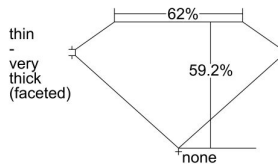

GIA®

FACSIMILE

GIA REPORT 6401177845

Verify this report at GIA.edu

GIA NATURAL DIAMOND DOSSIER®

August 30, 2021
GIA Report Number 6401177845
Shape and Cutting Style ..... Heart Brilliant
Measurements ..... 4.34 x 5.15 x 3.05 mm

GRADING RESULTS

Carat Weight ..... 0.40 carat
Color Grade ..... G
Clarity Grade VVS2

ADDITIONAL GRADING INFORMATION

Polish ..... Excellent
Symmetry ..... Very Good
Fluorescence ..... None
Clarity Characteristics ..... Cloud, Needle, Pinpoint
Inscription(s): GIA 6401177845

PROPORTIONS

Profile not to actual proportions

GRADING SCALES

GIA COLOR SCALE		GIA CLARITY SCALE			
COLORLESS	D	VERY VERY SLIGHTLY INCLUDED	FLAWLESS		
	E		INTERNALLY FLAWLESS		
	F		VVS₁		
	NEAR COLORLESS	G	VERY SLIGHTLY INCLUDED	VVS₂	
		H		VS₁	
		FAINT	I	SLIGHTLY INCLUDED	VS₂
			J		SI₁
			K	SI₂	
	LIGHT	L	INCLUDED	I₁	
		M		I₂	
N		I₃			
O					
P					
Q					
R