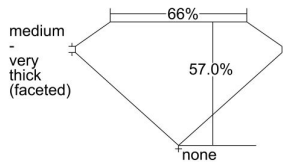

GIA®

FACSIMILE

GIA REPORT 6395225134

Verify this report at GIA.edu

GIA NATURAL DIAMOND DOSSIER®

July 22, 2021
GIA Report Number 6395225134
Shape and Cutting Style ..... Heart Brilliant
Measurements ..... 4.01 x 4.79 x 2.73 mm

GRADING RESULTS

Carat Weight ..... 0.30 carat
Color Grade ..... D
Clarity Grade VS1

ADDITIONAL GRADING INFORMATION

Polish ..... Very Good
Symmetry ..... Good
Fluorescence ..... None
Clarity Characteristics ..... Crystal
Inscription(s): GIA 6395225134

PROPORTIONS

Profile not to actual proportions

GRADING SCALES

GIA COLOR SCALE		GIA CLARITY SCALE			
COLORLESS	D	VERY VERY SLIGHTLY INCLUDED	FLAWLESS		
	E		INTERNALLY FLAWLESS		
	F	VERY SLIGHTLY INCLUDED	VVS₁		
	G		VVS₂		
	H		VS₁		
	NEAR COLORLESS	I	SLIGHTLY INCLUDED	VS₂	
		J		SI₁	
		FAINT	K	INCLUDED	SI₂
			L		I₁
			M		I₂
VERTICALLY LIGHT	N	INCLUDED	I₃		
	O				
	P				
	Q				
	R				
LIGHT	S				
	T				
	U				
	V				
	W				
	X				
	Y				
	Z