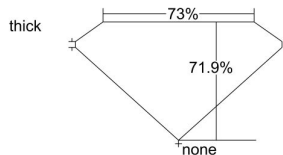

GIA®

FACSIMILE

GIA REPORT 6392604498

Verify this report at GIA.edu

GIA NATURAL DIAMOND DOSSIER®

September 03, 2021
GIA Report Number **6392604498**
Shape and Cutting Style ..... **Square Modified Brilliant**
Measurements ..... **3.73 x 3.70 x 2.66 mm**

GRADING RESULTS

Carat Weight ..... **0.32 carat**
Color Grade ..... **D**
Clarity Grade **VS2**

ADDITIONAL GRADING INFORMATION

Polish ..... **Excellent**
Symmetry ..... **Very Good**
Fluorescence ..... **Faint**
Clarity Characteristics ..... **Cloud, Crystal**
Inscription(s): **GIA 6392604498**

PROPORTIONS

Profile not to actual proportions

GRADING SCALES

GIA COLOR SCALE		GIA CLARITY SCALE			
COLORLESS	D	VERY VERY SLIGHTLY INCLUDED	FLAWLESS		
	E		INTERNALLY FLAWLESS		
	F	VERY SLIGHTLY INCLUDED	VVS₁		
	G		VVS₂		
	H		VS₁		
	NEAR COLORLESS	I	SLIGHTLY INCLUDED	VS₂	
		J		SI₁	
		FAINT	K	INCLUDED	SI₂
			L		I₁
			M		I₂
VERT LIGHT	N	LIGHT	I₃		
	O				
	P				
	Q				
	R				
	S				
	T				
LIGHT	U				
	V				
	W				
	X				
Y					
Z