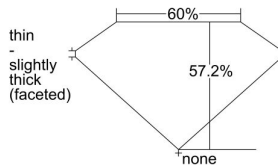

GIA®

FACSIMILE

GIA REPORT 6392504248

Verify this report at GIA.edu

GIA NATURAL DIAMOND DOSSIER®

August 31, 2021
GIA Report Number 6392504248
Shape and Cutting Style ..... Heart Brilliant
Measurements ..... 4.11 x 4.81 x 2.75 mm

GRADING RESULTS

Carat Weight ..... 0.32 carat
Color Grade ..... G
Clarity Grade VS1

ADDITIONAL GRADING INFORMATION

Polish ..... Very Good
Symmetry ..... Very Good
Fluorescence ..... Faint
Clarity Characteristics..... Crystal, Cavity
Inscription(s): GIA 6392504248

PROPORTIONS

Profile not to actual proportions

GRADING SCALES

GIA COLOR SCALE		GIA CLARITY SCALE	
COLORLESS	D	VERY VERY SLIGHTLY INCLUDED	FLAWLESS
	E		INTERNALLY FLAWLESS
	F		VVS₁
	G		VVS₂
	H		VS₁
	I		VS₂
	J		SI₁
	K		SI₂
	L		I₁
	M		I₂
NEAR COLORLESS	N	SLIGHTLY INCLUDED	I₃
	O		
	P		
	Q		
FAINT	R	INCLUDED	
	S		
	T		
	U		
VERY LIGHT	V	INCLUDED	
	W		
	X		
	Y		
LIGHT	Z