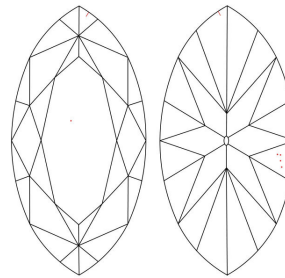

GIA NATURAL DIAMOND GRADING REPORT

July 15, 2021  
 GIA Report Number ..... 6392435626  
 Shape and Cutting Style ..... Marquise Brilliant  
 Measurements ..... 11.08 x 5.38 x 3.21 mm

GRADING RESULTS

Carat Weight ..... 1.05 carat  
 Color Grade ..... E  
 Clarity Grade ..... VVS2

ADDITIONAL GRADING INFORMATION

Polish ..... Very Good  
 Symmetry ..... Very Good  
 Fluorescence ..... None  
 Inscription(s): GIA 6392435626  
**Comments:** Additional pinpoints are not shown.

PROPORTIONS

Profile not to actual proportions

CLARITY CHARACTERISTICS

KEY TO SYMBOLS\*

- Pinpoint
- ~ Feather

\* Red symbols denote internal characteristics (inclusions). Green or black symbols denote external characteristics (blemishes). Diagram is an approximate representation of the diamond, and symbols shown indicate type, position, and approximate size of clarity characteristics. All clarity characteristics may not be shown. Details of finish are not shown.