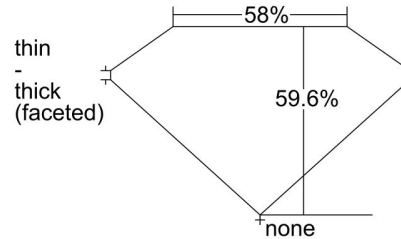

GIA NATURAL DIAMOND GRADING REPORT

July 15, 2021  
 GIA Report Number ..... 6392435626  
 Shape and Cutting Style ..... Marquise Brilliant  
 Measurements ..... 11.08 x 5.38 x 3.21 mm

GRADING RESULTS

Carat Weight ..... 1.05 carat  
 Color Grade ..... E  
 Clarity Grade ..... VVS2

ADDITIONAL GRADING INFORMATION

Polish ..... Very Good  
 Symmetry ..... Very Good  
 Fluorescence ..... None  
 Inscription(s): GIA 6392435626  
**Comments:** Additional pinpoints are not shown.

PROPORTIONS

Profile not to actual proportions

CLARITY CHARACTERISTICS

KEY TO SYMBOLS\*

- Pinpoint
- ~ Feather

\* Red symbols denote internal characteristics (inclusions). Green or black symbols denote external characteristics (blemishes). Diagram is an approximate representation of the diamond, and symbols shown indicate type, position, and approximate size of clarity characteristics. All clarity characteristics may not be shown. Details of finish are not shown.