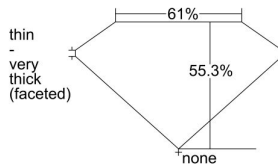

GIA®

FACSIMILE

GIA REPORT 6392069353

Verify this report at GIA.edu

GIA NATURAL DIAMOND DOSSIER®

July 16, 2021
GIA Report Number 6392069353
Shape and Cutting Style ..... Heart Brilliant
Measurements ..... 4.06 x 4.85 x 2.68 mm

GRADING RESULTS

Carat Weight ..... 0.30 carat
Color Grade ..... D
Clarity Grade VS1

ADDITIONAL GRADING INFORMATION

Polish ..... Very Good
Symmetry ..... Good
Fluorescence ..... None
Clarity Characteristics..Crystal, Indented Natural, Cloud, Pinpoint
Inscription(s): GIA 6392069353

PROPORTIONS

Profile not to actual proportions

GRADING SCALES

GIA COLOR SCALE		GIA CLARITY SCALE			
COLORLESS	D	VERY VERY SLIGHTLY INCLUDED	FLAWLESS		
	E		INTERNALLY FLAWLESS		
	F		VVS₁		
	NEAR COLORLESS	G	VVS₂		
		H	VERY SLIGHTLY INCLUDED	VS₁	
		I		VS₂	
		FAINT	J	SLIGHTLY INCLUDED	SI₁
			K		SI₂
	L		INCLUDED		I₁
	M			I₂	
VERTICALLY LIGHT	N		INCLUDED	I₃	
	O				
	P				
	Q				
	R				
LIGHT	S				
	T				
	U				
	V				
	W				
	X				
	Y				
	Z