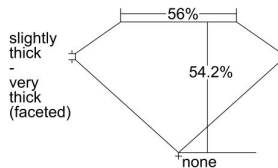

GIA®

FACSIMILE

GIA REPORT 6391320581

Verify this report at GIA.edu

GIA NATURAL DIAMOND DOSSIER®

August 04, 2021
GIA Report Number 6391320581
Shape and Cutting Style ..... Heart Brilliant
Measurements ..... 4.56 x 5.00 x 2.71 mm

GRADING RESULTS

Carat Weight ..... 0.37 carat
Color Grade ..... G
Clarity Grade VS2

ADDITIONAL GRADING INFORMATION

Polish ..... Very Good
Symmetry ..... Good
Fluorescence ..... None
Clarity Characteristics..... Feather, Crystal, Cavity
Inscription(s): GIA 6391320581

PROPORTIONS

Profile not to actual proportions

GRADING SCALES

GIA COLOR SCALE		GIA CLARITY SCALE	
NEAR COLORLESS	D	VERY VERY SLIGHTLY INCLUDED	FLAWLESS
	E		INTERNALLY FLAWLESS
	F		VVS₁
	G		VVS₂
	H		VS₁
	I		VS₂
	J		SI₁
	K		SI₂
	L		I₁
	M		I₂
FAINT	N	SLIGHTLY INCLUDED	I₃
	O		
	P		
	Q		
VERY LIGHT	R	INCLUDED	
	S		
	T		
	U		
	V		
	W		
LIGHT	X		
	Y		
	Z