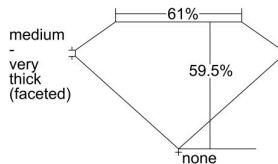

GIA®

FACSIMILE

GIA REPORT 6391191952

Verify this report at GIA.edu

GIA NATURAL DIAMOND DOSSIER®

July 26, 2021
GIA Report Number 6391191952
Shape and Cutting Style ..... Heart Brilliant
Measurements ..... 4.55 x 5.24 x 3.12 mm

GRADING RESULTS

Carat Weight ..... 0.42 carat
Color Grade ..... D
Clarity Grade S11

ADDITIONAL GRADING INFORMATION

Polish ..... Excellent
Symmetry ..... Very Good
Fluorescence ..... None
Clarity Characteristics..... Feather, Crystal, Cloud
Inscription(s): GIA 6391191952

PROPORTIONS

Profile not to actual proportions

GRADING SCALES

GIA COLOR SCALE		GIA CLARITY SCALE			
COLORLESS	D	VERY VERY SLIGHTLY INCLUDED	FLAWLESS		
	E		INTERNALLY FLAWLESS		
	F	VERY SLIGHTLY INCLUDED	VVS₁		
	G		VVS₂		
	H		VS₁		
	NEAR COLORLESS	I	SLIGHTLY INCLUDED	VS₂	
		J		S1₁	
		FAINT	K	INCLUDED	S1₂
			L		I₁
			M		I₂
VERT LIGHT	N	INCLUDED	I₃		
	O				
	P				
	Q				
	R				
LIGHT	S				
	T				
	U				
	V				
	W				
X					
Y					
Z