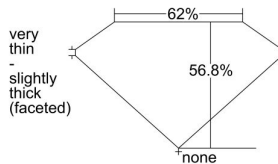

GIA®

FACSIMILE

GIA REPORT 6385964588

Verify this report at GIA.edu

GIA NATURAL DIAMOND DOSSIER®

July 15, 2021
GIA Report Number 6385964588
Shape and Cutting Style ..... Heart Brilliant
Measurements ..... 4.06 x 4.80 x 2.73 mm

GRADING RESULTS

Carat Weight ..... 0.31 carat
Color Grade ..... D
Clarity Grade VS2

ADDITIONAL GRADING INFORMATION

Polish ..... Excellent
Symmetry ..... Good
Fluorescence ..... None
Clarity Characteristics ..... Crystal, Feather
Inscription(s): GIA 6385964588

PROPORTIONS

Profile not to actual proportions

GRADING SCALES

GIA COLOR SCALE		GIA CLARITY SCALE	
NEAR COLORLESS	D	VERY VERY SLIGHTLY INCLUDED	FLAWLESS
	E		INTERNALLY FLAWLESS
	F		VVS₁
	G		VVS₂
	H		VS₁
	I		VS₂
	J		SI₁
	K		SI₂
	L		I₁
	M		I₂
FAINT	N	INCLUDED	I₃
	O		
	P		
	Q		
VERY LIGHT	R		
	S		
	T		
	U		
	V		
	W		
	X		
	Y		
LIGHT	Z