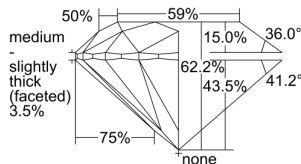

GIA®

FACSIMILE

GIA REPORT 6385883179

Verify this report at GIA.edu

GIA NATURAL DIAMOND DOSSIER®

June 01, 2021
GIA Report Number **6385883179**
Shape and Cutting Style ..... **Round Brilliant**
Measurements ..... **4.50 - 4.52 x 2.80 mm**

GRADING RESULTS

Carat Weight ..... **0.35 carat**
Color Grade ..... **E**
Clarity Grade **VVS2**
Cut Grade ..... **Excellent**

ADDITIONAL GRADING INFORMATION

Polish ..... **Excellent**
Symmetry ..... **Excellent**
Fluorescence ..... **None**
Clarity Characteristics..... **Pinpoint, Cavity, Indented Natural**
Inscription(s): **GIA 6385883179**

PROPORTIONS

Profile to actual proportions

GRADING SCALES

GIA COLOR SCALE	GIA CLARITY SCALE	GIA CUT SCALE
D	FLAWLESS	EXCELLENT
E	FLAWLESS	
F	INTERNALLY FLAWLESS	VERY GOOD
G	FLAWLESS	
H	VVS₁	GOOD
I	VVS₂	
J	VS₁	FAIR
K	VS₂	
L	SI₁	POOR
M	SI₂	
N	I₁	
O	I₂	
P	I₃	
Q		
R		
S		
T		
U		
V		
W		
X		
Y		
Z