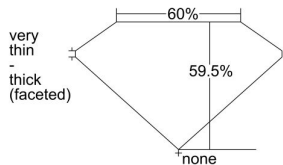

GIA®

FACSIMILE

GIA REPORT 6385853712

Verify this report at GIA.edu

GIA NATURAL DIAMOND DOSSIER®

June 18, 2021
GIA Report Number 6385853712
Shape and Cutting Style ..... Heart Brilliant
Measurements ..... 4.30 x 5.11 x 3.04 mm

GRADING RESULTS

Carat Weight ..... 0.40 carat
Color Grade ..... D
Clarity Grade VS2

ADDITIONAL GRADING INFORMATION

Polish ..... Excellent
Symmetry ..... Good
Fluorescence ..... None
Clarity Characteristics..... Feather, Cavity
Inscription(s): GIA 6385853712

PROPORTIONS

Profile not to actual proportions

GRADING SCALES

GIA COLOR SCALE		GIA CLARITY SCALE	
COLORLESS	D	VERY VERY SLIGHTLY INCLUDED	FLAWLESS
	E		INTERNALLY FLAWLESS
	F		VVS₁
	G		VVS₂
	H		VS₁
	I		VS₂
	J		SI₁
	K		SI₂
	L		I₁
	M		I₂
NEAR COLORLESS	N	SLIGHTLY INCLUDED	I₃
	O		
	P		
	Q		
FAINT	R	INCLUDED	
	S		
	T		
	U		
VERT LIGHT	V		
	W		
	X		
	Y		
COLORLESS	Z