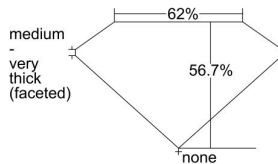

GIA®

FACSIMILE

GIA REPORT 6385728017

Verify this report at GIA.edu

GIA NATURAL DIAMOND DOSSIER®

May 25, 2021
GIA Report Number **6385728017**
Shape and Cutting Style ..... **Heart Brilliant**
Measurements ..... **4.10 x 4.59 x 2.60 mm**

GRADING RESULTS

Carat Weight ..... **0.29 carat**
Color Grade ..... **F**
Clarity Grade **VS2**

ADDITIONAL GRADING INFORMATION

Polish ..... **Very Good**
Symmetry ..... **Good**
Fluorescence ..... **None**
Clarity Characteristics ..... **Feather**
Inscription(s): GIA 6385728017

PROPORTIONS

Profile not to actual proportions

GRADING SCALES

GIA COLOR SCALE		GIA CLARITY SCALE	
COLORLESS	D	VERY VERY SLIGHTLY INCLUDED	FLAWLESS
	E		INTERNALLY FLAWLESS
	F		VVS₁
	G		VVS₂
	H		VS₁
	I		VS₂
	J		SI₁
	K		SI₂
	L		I₁
	M		I₂
NEAR COLORLESS	N	SLIGHTLY INCLUDED	I₃
	O		
	P		
	Q		
FAINT	R		
	S		
	T		
	U		
VERT LIGHT	V		
	W		
	X		
	Y		
COLORLESS	Z