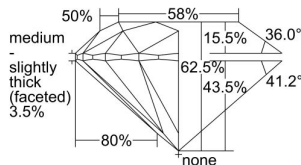

GIA®

FACSIMILE

GIA REPORT 6385718766

Verify this report at GIA.edu

GIA NATURAL DIAMOND DOSSIER®

May 19, 2021
GIA Report Number **6385718766**
Shape and Cutting Style ..... **Round Brilliant**
Measurements ..... **4.29 - 4.30 x 2.68 mm**

GRADING RESULTS

Carat Weight ..... **0.30 carat**
Color Grade ..... **I**
Clarity Grade ..... **Internally Flawless**
Cut Grade ..... **Excellent**

ADDITIONAL GRADING INFORMATION

Polish ..... **Excellent**
Symmetry ..... **Excellent**
Fluorescence ..... **None**
Clarity Characteristics..... **Minor Details of Polish**
Inscription(s): **GIA 6385718766**

PROPORTIONS

Profile to actual proportions