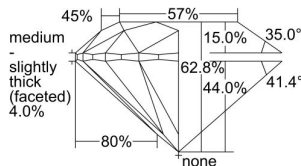

GIA®

FACSIMILE

GIA REPORT 6385558811

Verify this report at GIA.edu

GIA NATURAL DIAMOND DOSSIER®

May 04, 2021
GIA Report Number 6385558811
Shape and Cutting Style ..... Round Brilliant
Measurements ..... 3.89 - 3.91 x 2.45 mm

GRADING RESULTS

Carat Weight ..... 0.23 carat
Color Grade ..... F
Clarity Grade VVS2
Cut Grade ..... Excellent

ADDITIONAL GRADING INFORMATION

Polish ..... Excellent
Symmetry ..... Excellent
Fluorescence ..... None
Clarity Characteristics..... Pinpoint, Indented Natural
Inscription(s): GIA 6385558811

PROPORTIONS

Profile to actual proportions