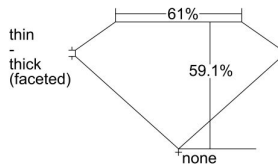

GIA®

FACSIMILE

GIA REPORT 6382964353

Verify this report at GIA.edu

GIA NATURAL DIAMOND DOSSIER®

July 13, 2021
GIA Report Number **6382964353**
Shape and Cutting Style ..... **Heart Brilliant**
Measurements ..... **4.20 x 4.90 x 2.89 mm**

GRADING RESULTS

Carat Weight ..... **0.34 carat**
Color Grade ..... **E**
Clarity Grade **VS2**

ADDITIONAL GRADING INFORMATION

Polish ..... **Very Good**
Symmetry ..... **Good**
Fluorescence ..... **None**
Clarity Characteristics ..... **Crystal, Needle, Feather**
Inscription(s): **GIA 6382964353**

PROPORTIONS

Profile not to actual proportions

GRADING SCALES

GIA COLOR SCALE		GIA CLARITY SCALE			
COLORLESS	D	VERY VERY SLIGHTLY INCLUDED	FLAWLESS		
	E		INTERNALLY FLAWLESS		
	F		VVS₁		
	NEAR COLORLESS	G	VERY SLIGHTLY INCLUDED	VVS₂	
		H		VS₁	
		FAINT	I	SLIGHTLY INCLUDED	VS₂
			J		SI₁
	K		SI₂		
	VERTICALLY LIGHT		L	INCLUDED	I₁
			M		I₂
N			I₃		
LIGHT		O			
		P			
		Q			
		R			
	S				
	T				
U					
V					
W					
X					
Y					
Z