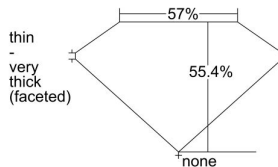

GIA®

FACSIMILE

GIA REPORT 6382963334

Verify this report at GIA.edu

GIA NATURAL DIAMOND DOSSIER®

July 15, 2021
GIA Report Number 6382963334
Shape and Cutting Style ..... Heart Brilliant
Measurements ..... 4.13 x 4.74 x 2.63 mm

GRADING RESULTS

Carat Weight ..... 0.30 carat
Color Grade ..... D
Clarity Grade VS1

ADDITIONAL GRADING INFORMATION

Polish ..... Very Good
Symmetry ..... Good
Fluorescence ..... None
Clarity Characteristics..... Indented Natural, Pinpoint
Inscription(s): GIA 6382963334

PROPORTIONS

Profile not to actual proportions

GRADING SCALES

GIA COLOR SCALE		GIA CLARITY SCALE			
COLORLESS	D	VERY SLIGHTLY SIGHTLY INCLUDED	FLAWLESS		
	E		INTERNALLY FLAWLESS		
	F	VERY SLIGHTLY INCLUDED	VVS₁		
	G		VVS₂		
	H		VS₁		
	NEAR COLORLESS	I	VERY SLIGHTLY INCLUDED	VS₂	
		J		S₁	
		FAINT	K	SLIGHTLY INCLUDED	S₂
			L		I₁
			M		I₂
N			I₃		
VERTICALITY	O	INCLUDED			
	P				
	Q				
	R				
	S				
	T				
LIGHT	U				
	V				
	W				
	X				
Y					
Z