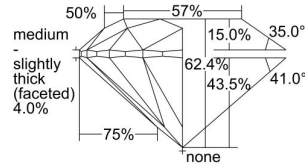

GIA®

FACSIMILE

GIA REPORT 6382877988

Verify this report at GIA.edu

GIA NATURAL DIAMOND DOSSIER®

May 31, 2021
GIA Report Number **6382877988**
Shape and Cutting Style ..... **Round Brilliant**
Measurements ..... **4.51 - 4.54 x 2.82 mm**

GRADING RESULTS

Carat Weight ..... **0.35 carat**
Color Grade ..... **D**
Clarity Grade **VVS2**
Cut Grade ..... **Excellent**

ADDITIONAL GRADING INFORMATION

Polish ..... **Excellent**
Symmetry ..... **Excellent**
Fluorescence ..... **None**
Clarity Characteristics..... **Needle, Indented Natural, Pinpoint**
Inscription(s): **GIA 6382877988**

PROPORTIONS

Profile to actual proportions

GRADING SCALES

GIA COLOR SCALE	GIA CLARITY SCALE	GIA CUT SCALE
COLOURLESS	FLAWLESS	EXCELLENT
D	INTERNALLY FLAWLESS	
E	VVS₁	VERY GOOD
F		
G	VS₁	GOOD
H		
I	SI₁	FAIR
J		
K	I₁	POOR
L		
M	I₂	
N	I₃	
O		
P		
Q		
R		
S		
T		
U		
V		
W		
X		
Y		
Z