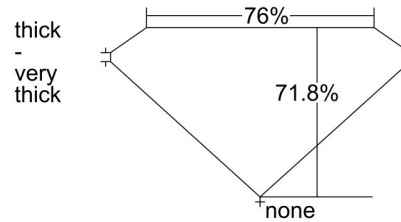

GIA NATURAL DIAMOND GRADING REPORT

May 27, 2021
 GIA Report Number 6382763811
 Shape and Cutting Style **Square Modified Brilliant**
 Measurements 5.56 x 5.44 x 3.90 mm

GRADING RESULTS

Carat Weight 1.00 carat
 Color Grade **E**
 Clarity Grade **VVS1**

ADDITIONAL GRADING INFORMATION

Polish **Excellent**
 Symmetry **Very Good**
 Fluorescence **None**
 Inscription(s): GIA 6382763811

PROPORTIONS

Profile not to actual proportions

CLARITY CHARACTERISTICS

KEY TO SYMBOLS*
 Feather

* Red symbols denote internal characteristics (inclusions). Green or black symbols denote external characteristics (blemishes). Diagram is an approximate representation of the diamond, and symbols shown indicate type, position, and approximate size of clarity characteristics. All clarity characteristics may not be shown. Details of finish are not shown.