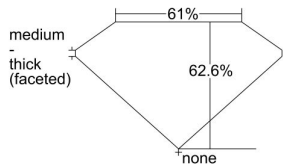

GIA®

FACSIMILE

GIA REPORT 6382683044

Verify this report at GIA.edu

GIA NATURAL DIAMOND DOSSIER®

May 15, 2021
GIA Report Number 6382683044
Shape and Cutting Style ..... Oval Brilliant
Measurements ..... 7.27 x 5.25 x 3.29 mm

GRADING RESULTS

Carat Weight ..... 0.82 carat
Color Grade ..... D
Clarity Grade VS1

ADDITIONAL GRADING INFORMATION

Polish ..... Excellent
Symmetry ..... Very Good
Fluorescence ..... None
Clarity Characteristics..... Crystal, Pinpoint, Indented Natural
Inscription(s): GIA 6382683044

PROPORTIONS

Profile not to actual proportions

GRADING SCALES

GIA COLOR SCALE		GIA CLARITY SCALE			
COLORLESS	D	VERY VERY SLIGHTLY INCLUDED	FLAWLESS		
	E		INTERNALLY FLAWLESS		
	F	VERY SLIGHTLY INCLUDED	VVS₁		
	G		VVS₂		
	H		VS₁		
	NEAR COLORLESS	I	SLIGHTLY INCLUDED	VS₂	
		J		SI₁	
		FAINT	K	INCLUDED	SI₂
			L		I₁
			M		I₂
VERTICALLY FAINT	N	INCLUDED	I₃		
	O				
	P				
	Q				
	R				
LIGHT	S				
	T				
	U				
	V				
	W				
	X				
	Y				
	Z