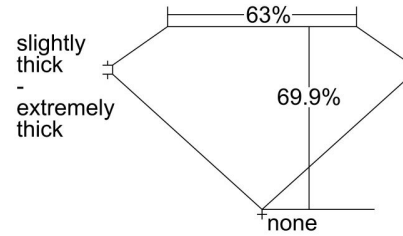

**GIA NATURAL DIAMOND GRADING REPORT**

May 08, 2021  
 GIA Report Number ..... 6382545998  
 Shape and Cutting Style ..... Emerald Cut  
 Measurements ..... 6.62 x 4.57 x 3.19 mm

**GRADING RESULTS**

Carat Weight ..... 1.00 carat  
 Color Grade ..... F  
 Clarity Grade ..... SI2

**ADDITIONAL GRADING INFORMATION**

Polish ..... Excellent  
 Symmetry ..... Very Good  
 Fluorescence ..... None  
 Inscription(s): GIA 6382545998

**PROPORTIONS**

Profile not to actual proportions

**CLARITY CHARACTERISTICS**

**KEY TO SYMBOLS\***
 Feather

**GRADING SCALES**

GIA COLOR SCALE		GIA CLARITY SCALE	
COLOURLESS	D	VERY VERY SLIGHTLY INCLUDED	FLAWLESS
	E		INTERNALLY FLAWLESS
	F		VVS <sub>1</sub>
NEAR COLOURLESS	G	VERY SLIGHTLY INCLUDED	VVS <sub>2</sub>
	H		VS <sub>1</sub>
	I		VS <sub>2</sub>
FANT	J	SLIGHTLY INCLUDED	SI <sub>1</sub>
	K		SI <sub>2</sub>
	L		I <sub>1</sub>
VERY LIGHT	M	INCLUDED	I <sub>2</sub>
	N		I <sub>3</sub>
	O		
LIGHT	P		
	Q		
	R		
	S		
	T		
	U		
	V		
W			
X			
Y			
Z			

\* Red symbols denote internal characteristics (inclusions). Green or black symbols denote external characteristics (blemishes). Diagram is an approximate representation of the diamond, and symbols shown indicate type, position, and approximate size of clarity characteristics. All clarity characteristics may not be shown. Details of finish are not shown.