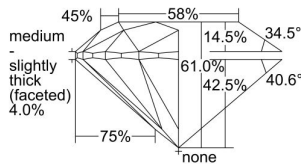

GIA®

FACSIMILE

GIA REPORT 6381781579

Verify this report at GIA.edu

GIA NATURAL DIAMOND DOSSIER®

May 24, 2021
GIA Report Number 6381781579
Shape and Cutting Style ..... Round Brilliant
Measurements ..... 4.28 - 4.33 x 2.63 mm

GRADING RESULTS

Carat Weight ..... 0.30 carat
Color Grade ..... F
Clarity Grade VVS1
Cut Grade ..... Excellent

ADDITIONAL GRADING INFORMATION

Polish ..... Excellent
Symmetry ..... Very Good
Fluorescence ..... None
Clarity Characteristics..... Pinpoint, Surface Graining, Natural
Inscription(s): GIA 6381781579

PROPORTIONS

Profile to actual proportions

GRADING SCALES

GIA COLOR SCALE

COLOREST	D
	E
	F
	G
	H
	I
	J
NEAR COLOREST	K
	L
FAINT	M
	N
	O
	P
	Q
VERY LIGHT	R
	S
	T
	U
	V
	W
	X
	Y
LIGHT	Z

GIA CLARITY SCALE

FLAWLESS	VERY VERY SLIGHTLY INCLUDED	VVS₁	
			VVS₂
INTERNALLY FLAWLESS	VERY SLIGHTLY INCLUDED	VS₁	
		VS₂	
SLIGHTLY INCLUDED	SLIGHTLY INCLUDED	SI₁	
		SI₂	
INCLUDED	INCLUDED	I₁	
		I₂	
		I₃	

GIA CUT SCALE

EXCELLENT	VERY GOOD	GOOD	FAIR	POOR