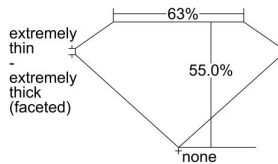

GIA®

FACSIMILE

GIA REPORT 6381769539

Verify this report at GIA.edu

GIA NATURAL DIAMOND DOSSIER®

May 21, 2021
GIA Report Number 6381769539
Shape and Cutting Style ..... Heart Brilliant
Measurements ..... 4.77 x 5.08 x 2.79 mm

GRADING RESULTS

Carat Weight ..... 0.40 carat
Color Grade ..... D
Clarity Grade VS1

ADDITIONAL GRADING INFORMATION

Polish ..... Very Good
Symmetry ..... Good
Fluorescence ..... None
Clarity Characteristics ..... Crystal, Pinpoint
Inscription(s): GIA 6381769539

PROPORTIONS

Profile not to actual proportions

GRADING SCALES

GIA COLOR SCALE		GIA CLARITY SCALE	
COLORLESS	D	VERY VERY SLIGHTLY INCLUDED	FLAWLESS
	E		INTERNALLY FLAWLESS
	F		VVS₁
	G		VVS₂
	H		VS₁
	I		VS₂
	J		SI₁
	K		SI₂
	L		I₁
	M		I₂
NEAR COLORLESS	N	SLIGHTLY INCLUDED	I₃
	O		
	P		
	Q		
FAINT	R		
	S		
	T		
	U		
VERT LIGHT	V		
	W		
	X		
	Y		
COLORLESS	Z