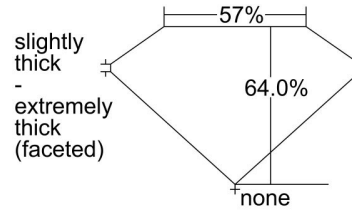

GIA NATURAL DIAMOND GRADING REPORT

April 19, 2021  
 GIA Report Number ..... 6381375354  
 Shape and Cutting Style ..... Oval Brilliant  
 Measurements ..... 9.80 x 6.71 x 4.29 mm

GRADING RESULTS

Carat Weight ..... 2.00 carat  
 Color Grade ..... G  
 Clarity Grade ..... SI1

ADDITIONAL GRADING INFORMATION

Polish ..... Excellent  
 Symmetry ..... Very Good  
 Fluorescence ..... Faint  
 Inscription(s): GIA 6381375354

**Comments:** Additional twinning wisps, clouds, pinpoints and surface graining are not shown.

PROPORTIONS

Profile not to actual proportions

CLARITY CHARACTERISTICS

KEY TO SYMBOLS\*

-  Twinning Wisp     Extra Facet
-  Feather
-  Indented Natural
-  Natural

\* Red symbols denote internal characteristics (inclusions). Green or black symbols denote external characteristics (blemishes). Diagram is an approximate representation of the diamond, and symbols shown indicate type, position, and approximate size of clarity characteristics. All clarity characteristics may not be shown. Details of finish are not shown.