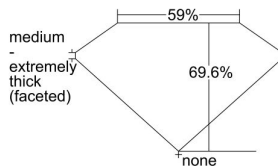

GIA®

FACSIMILE

GIA REPORT 6372897141

Verify this report at GIA.edu

GIA NATURAL DIAMOND DOSSIER®

March 26, 2021
GIA Report Number 6372897141
Shape and Cutting Style ..... Cushion Modified Brilliant
Measurements ..... 5.67 x 4.88 x 3.40 mm

GRADING RESULTS

Carat Weight ..... 0.80 carat
Color Grade I
Clarity Grade VS1

ADDITIONAL GRADING INFORMATION

Polish ..... Excellent
Symmetry ..... Good
Fluorescence ..... None
Clarity Characteristics: Crystal, Cloud, Pinpoint, Indented Natural
Inscription(s): GIA 6372897141

PROPORTIONS

Profile not to actual proportions

GRADING SCALES

GIA COLOR SCALE		GIA CLARITY SCALE			
COLORLESS	D	VERY VERY SLIGHTLY INCLUDED	FLAWLESS		
	E		INTERNALLY FLAWLESS		
	F	VERY SLIGHTLY INCLUDED	VVS₁		
	G		VVS₂		
	H		VS₁		
	NEAR COLORLESS	I	SLIGHTLY INCLUDED	VS₂	
		J		SI₁	
		FAINT	K	INCLUDED	SI₂
			L		I₁
			M		I₂
VERTICALLY LIGHT	N	INCLUDED	I₃		
	O				
	P				
	Q				
	R				
LIGHT	S				
	T				
	U				
	V				
	W				
X					
Y					
Z