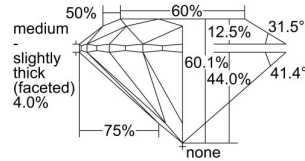

GIA®

FACSIMILE

GIA REPORT 6372784834

Verify this report at GIA.edu

GIA NATURAL DIAMOND DOSSIER®

March 02, 2021
GIA Report Number 6372784834
Shape and Cutting Style ..... Round Brilliant
Measurements ..... 3.96 - 3.99 x 2.39 mm

GRADING RESULTS

Carat Weight ..... 0.23 carat
Color Grade ..... E
Clarity Grade VVS2
Cut Grade ..... Excellent

ADDITIONAL GRADING INFORMATION

Polish ..... Excellent
Symmetry ..... Excellent
Fluorescence ..... None
Clarity Characteristics..... Pinpoint, Feather, Cloud, Indented
Natural

Inscription(s): GIA 6372784834

PROPORTIONS

Profile to actual proportions

GRADING SCALES

GIA COLOR SCALE	GIA CLARITY SCALE	GIA CUT SCALE	
D	FLAWLESS	EXCELLENT	
E	INTERNALLY FLAWLESS		
F		VVS₁	VERY GOOD
G	VVS₂		
H	VS₁	GOOD	
I	VS₂		
J	SI₁	FAIR	
K	SI₂		
L	I₁	POOR	
M	I₂		
N	I₃		
O			
P			
Q			
R			
S			
T			
U			
V			
W			
X			
Y			
Z